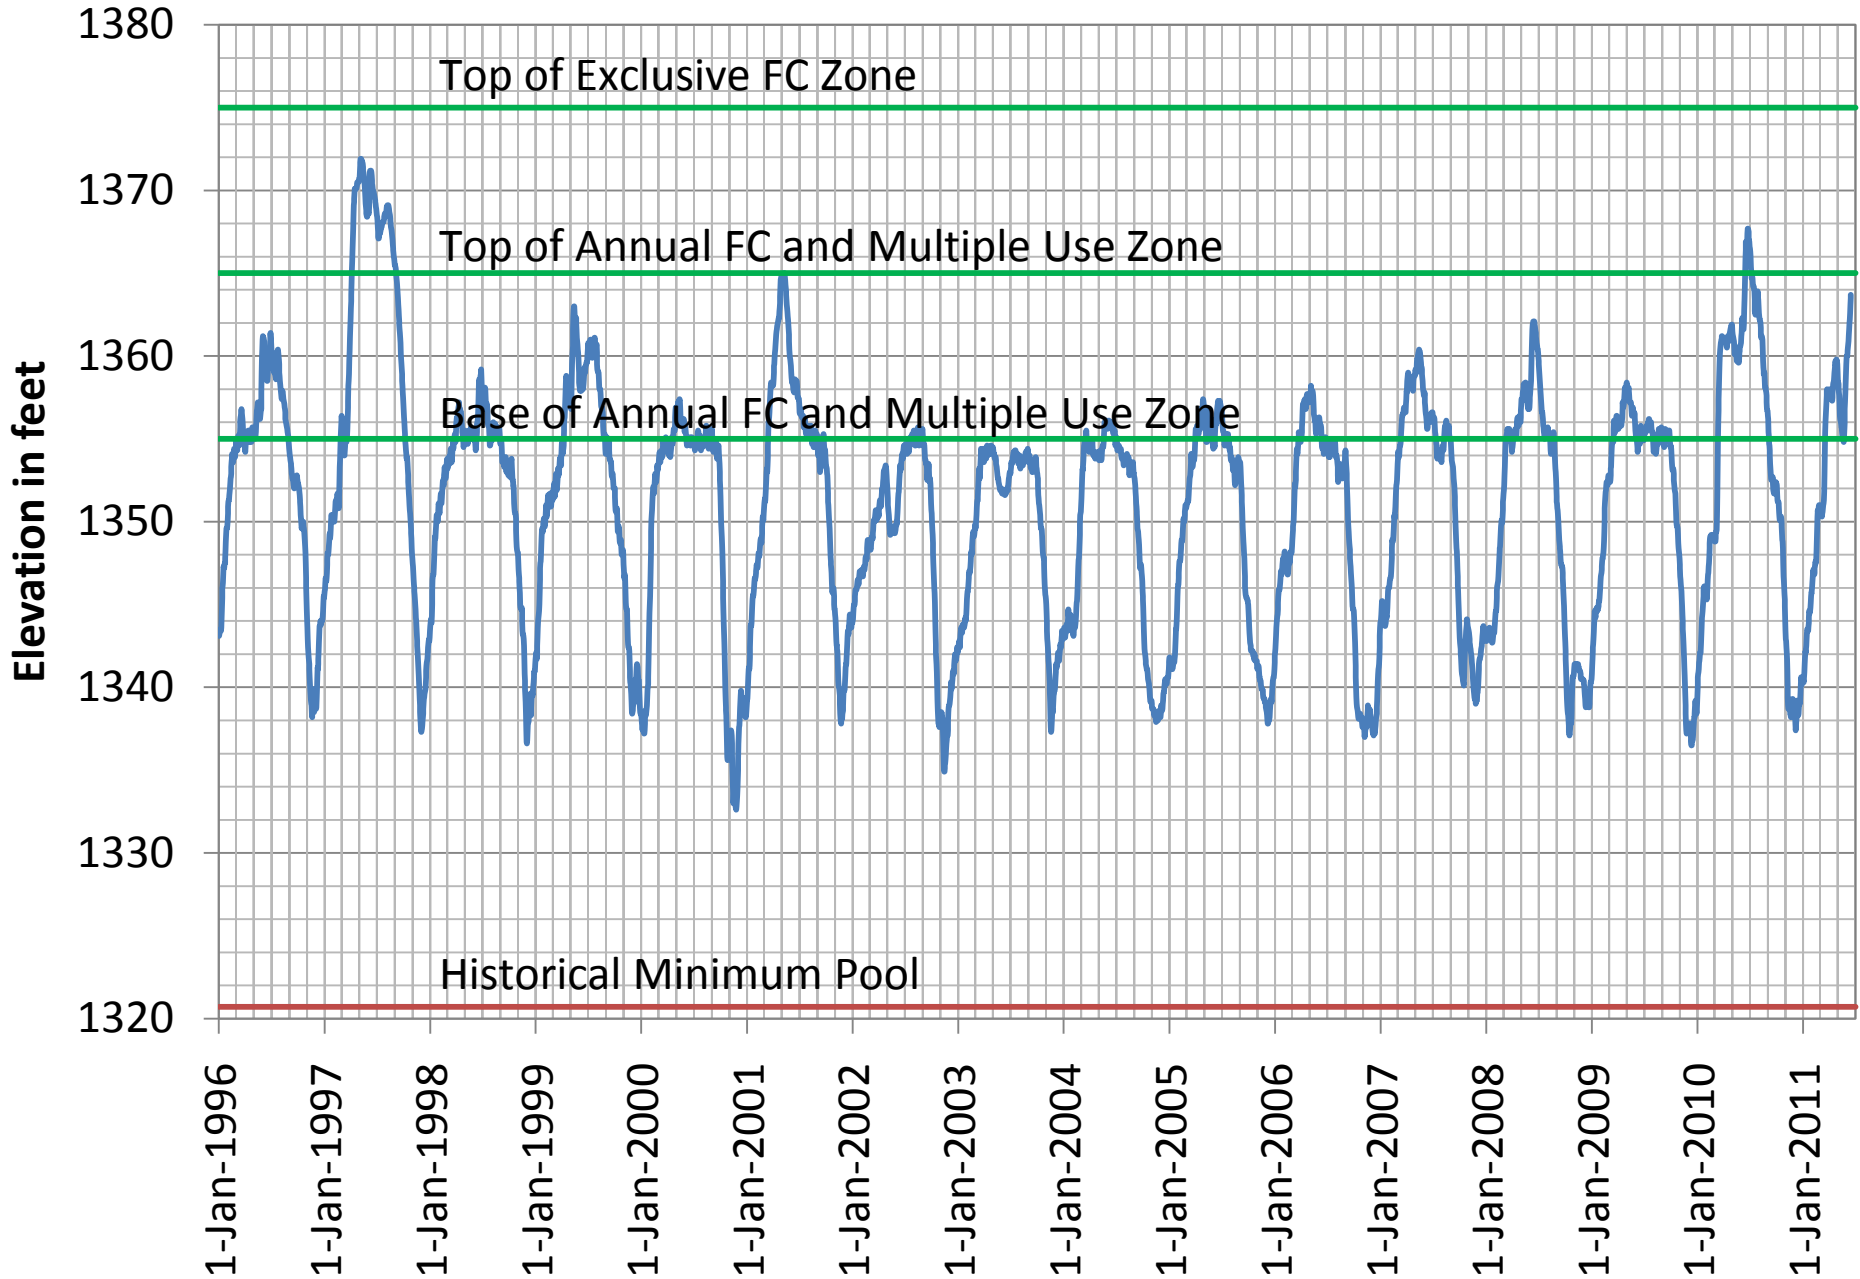

# Missouri River Mainstem Reservoir System