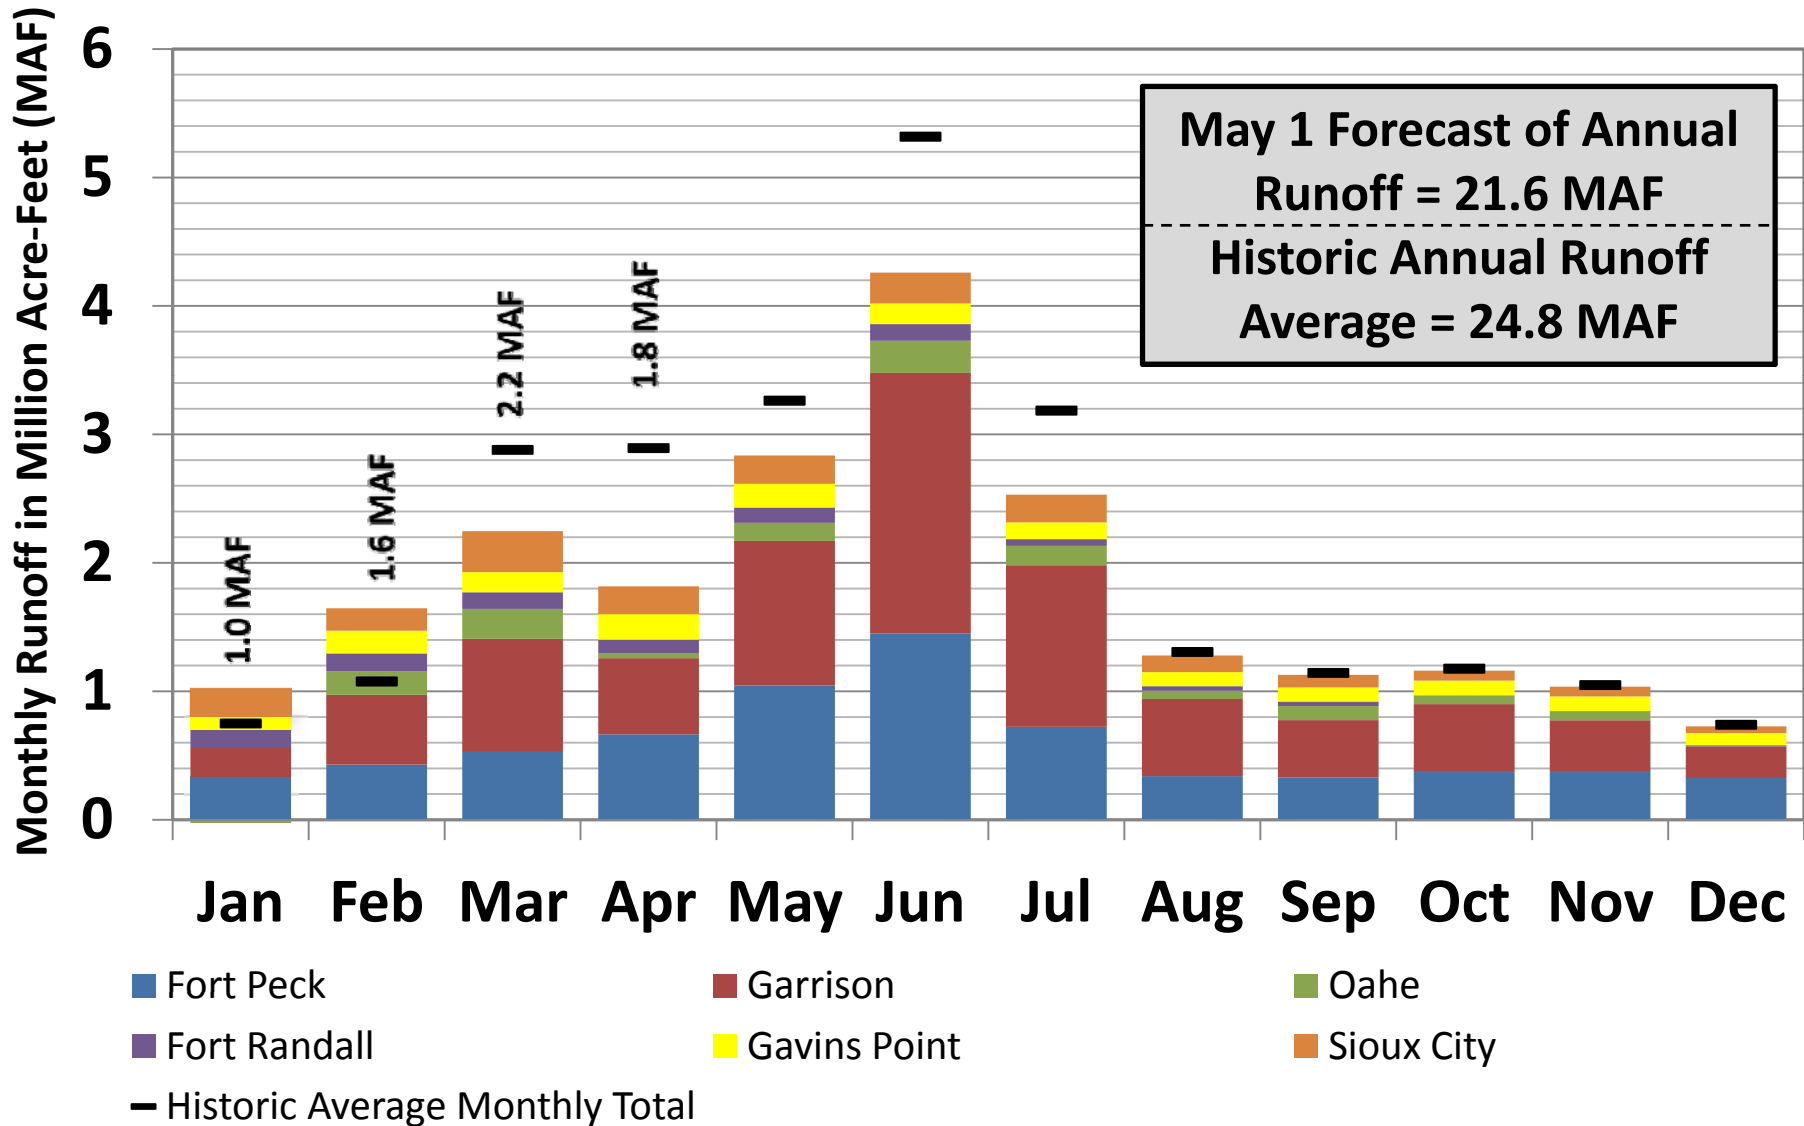

# Missouri River Basin

## 2012 Runoff Forecast above Sioux City\*

\* Forecast as of May 1, 2012